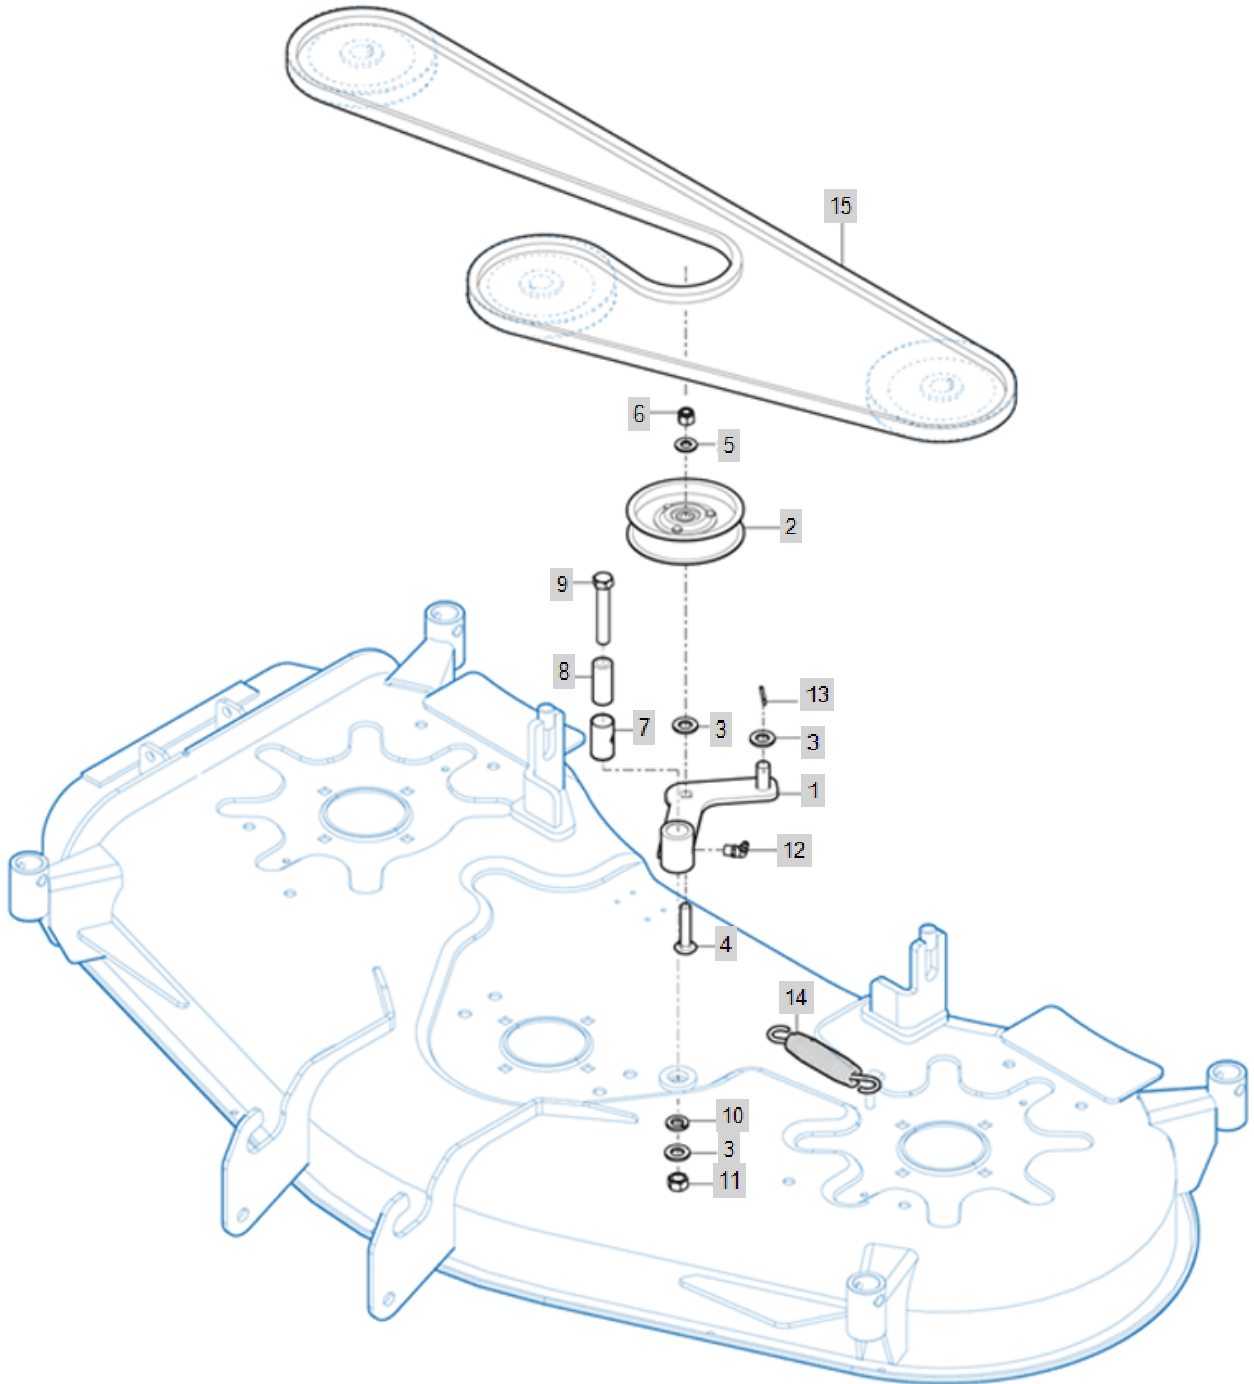

FIG A003

TENSION PULLEY

Year/Month

BM54S

2020-06