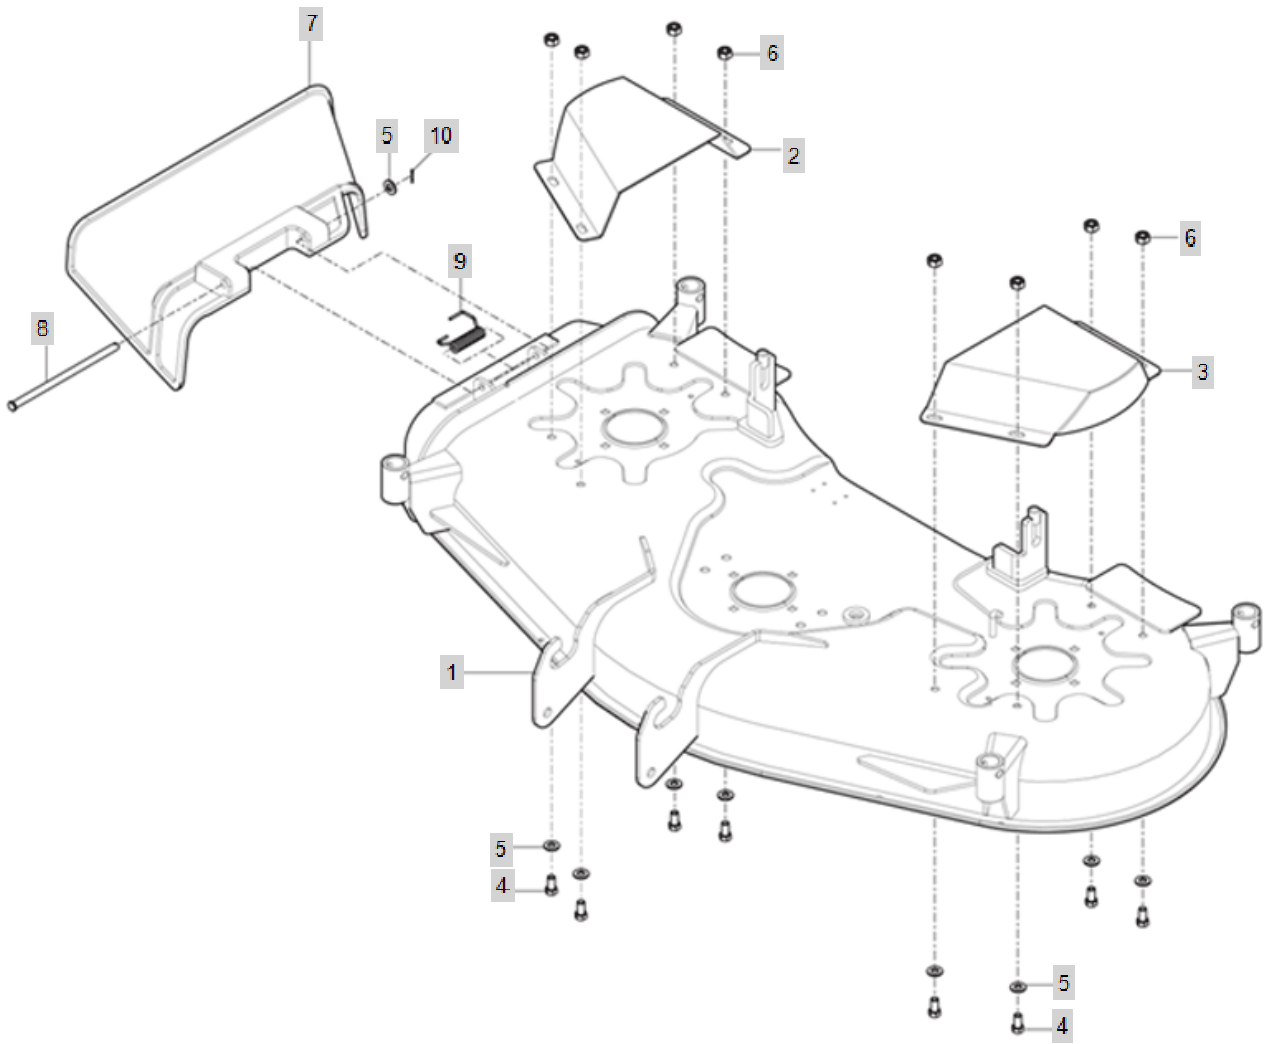

FIG A004

COVER, CHUTE

Year/Month

BM54S

2020-06