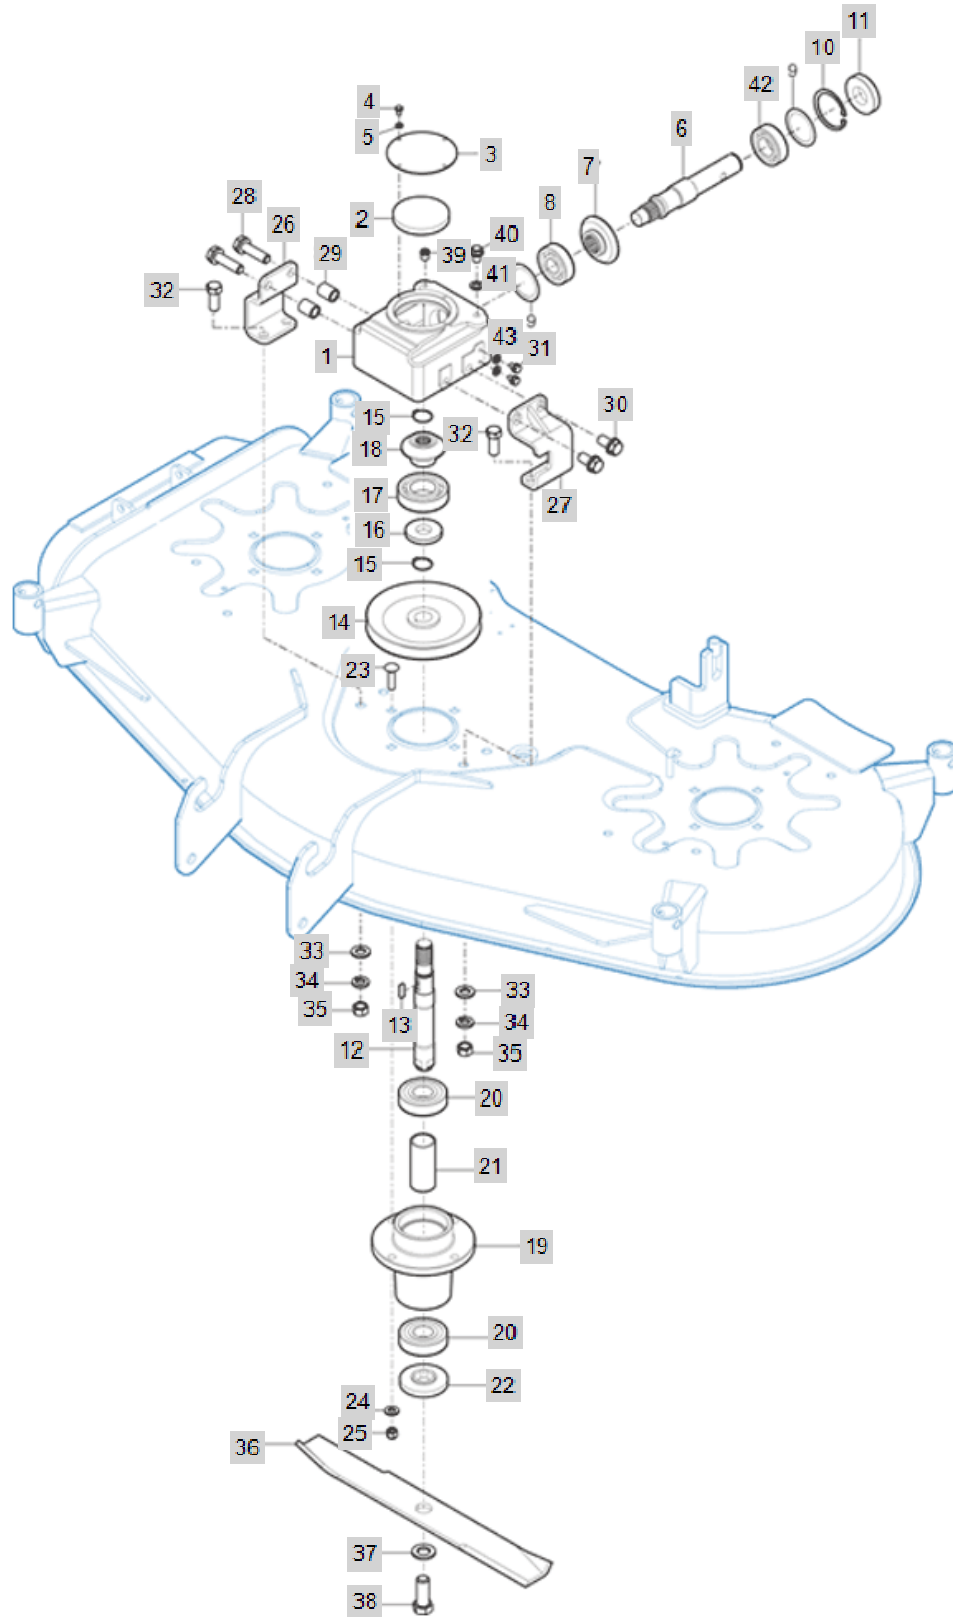

## Parts Catalogue

 BRANSON TRACTOR

FIG A001

GEAR CASE

Year/Month

BM54S

2020-06

FIG A001		GEAR CASE			Year/Month
BM54S					2020-06
KeyNo.	Part Number	Part Name	Quantity	Other	
1	WA00000327A	GEAR CASE	1		
2	WA00000392A	CAP , 72	1		
3	WA00000393A	CAP , PLATE	1		
4	V2004605008		4		
5	22217-050000	WASHER, SPRING (Φ 05)	4		
6	WA00000394A	SHAFT , IN	1		
7	WA00000395A	SP BEVEL GEAR , 19T	1		
8	24101-063044	BALL BEARING	1		
10	22252-000520	RING, CIRCLIP (Φ 52)	1		
11	V7441255210	SEAL , OIL/D	1		
12	WA00000397A	SHAFT , OUT	1		
13	WA00000398A	KEY , 5X5X20	1		
14	WA00000399A	BLADE PULLEY	1		
15	V7041400220	C-RING , SHAFT	1		
16	V7441204707	SEAL, OIL (D)	1		
17	V6001162032	SUB TO-> 24101-062034	1		
18	WA00000400A	SP BEVEL GEAR , 16T	1		
19	WA00000401A	HOUSING	1		
20	24104-063054	BALL BEARING #6305UU	2		
21	WA00000402A	BUSH , HOUSING	1		
22	WA00000403A	COLLAR , BLADE	1		
23	WA00000404A	CARRIAGE BOLT	4		
24	22137-100000	WASHER, PLAIN (Φ 10)	4		
25	85402003130A	NYLON NUT , M10	4		
26	WA00000406A	PLATE COMP , GEAR BOX	1		
27	WA00000407A	BRACKET COMP , GEAR BOX	1		
28	V2114612045	HEX BOLT	2		
29	WA00000408A	COLLAR , GEAR BOX	2		
30	V2114612025		2		
31	V2014608010		2		
32	V2004612030		4		
33	22137-120000	WASHER, PLAIN (Φ 12)	4		
34	22217-120000	WASHER, SPRING (Φ 12)	4		
35	TA00050453A	NUT	4		
36	WA00000416A	BLADE	1		
37	22137-160000	WASHER, PLAIN (Φ 16)	1		
38	V2034616035	SUB TO-> 26156-160352	1		
39	WA00000410A	PLUG , DRAIN	1		
40	WA00000411A	PLUG	1		
41	WA00000412A	PACKING	1		
42	24101-062054	Bearing, Ball (#6205)	1		
43	WA00000413A	WASHER , OIL PLUG	2		

FIG A002

BLADE PULLEY

Year/Month

BM54S

2020-06

FIG A003

TENSION PULLEY

Year/Month