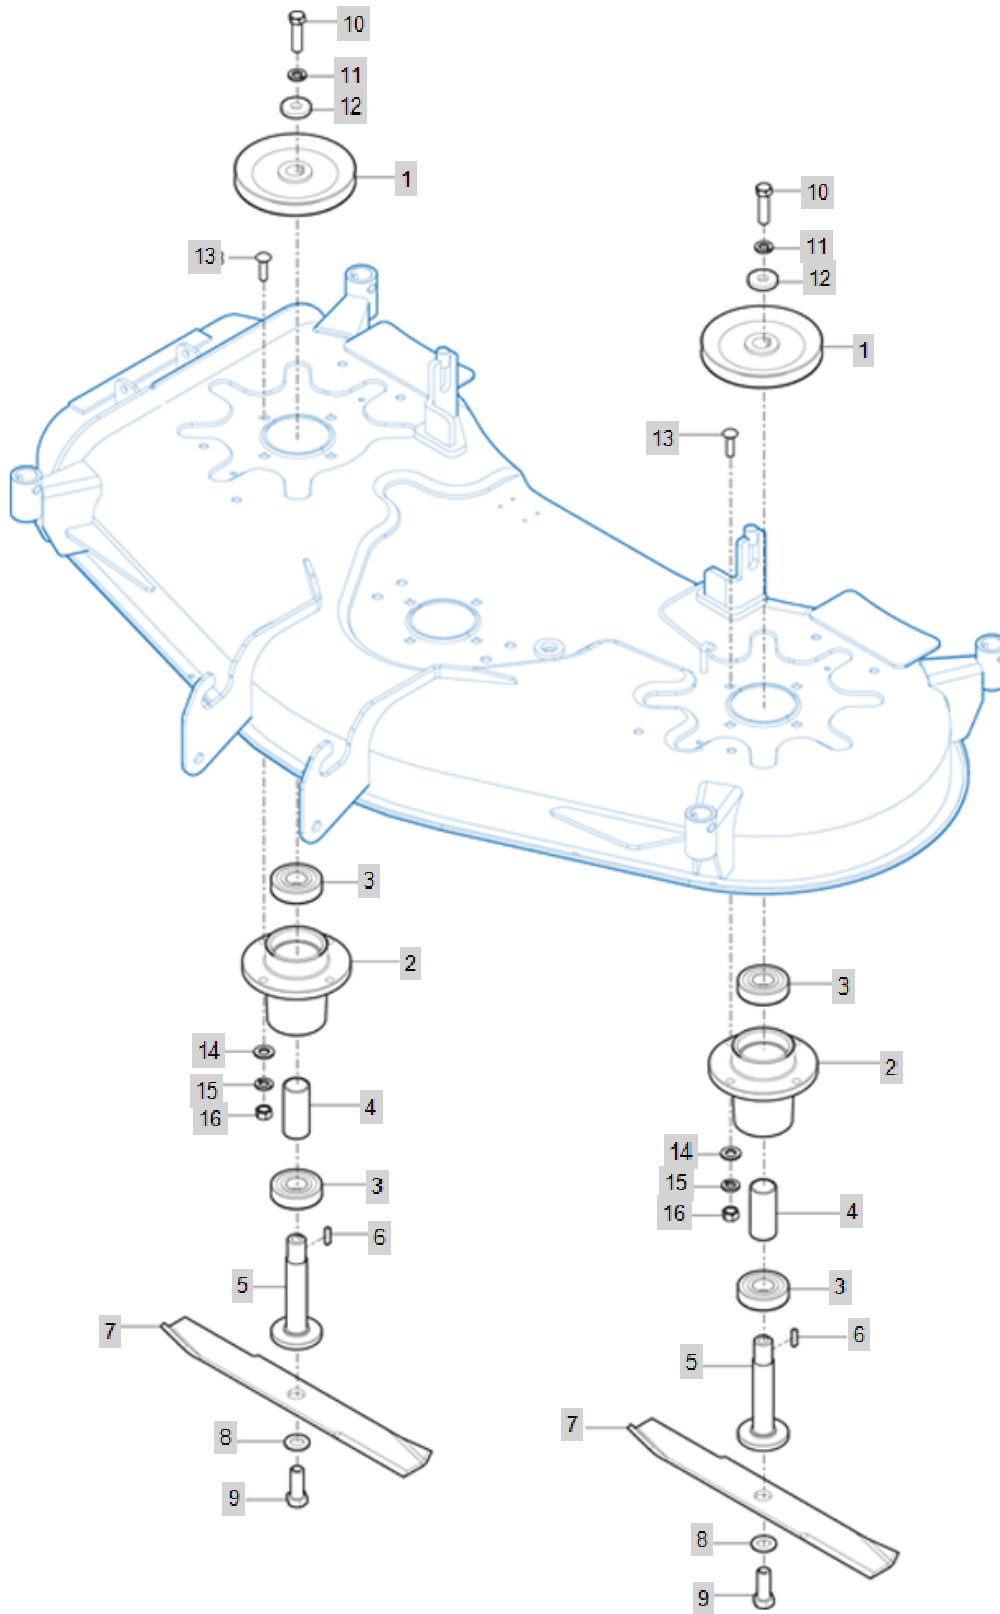

## Parts Catalogue

 BRANSON TRACTOR

FIG A001

GEAR CASE

Year/Month

BM54S

2020-06

FIG A001		GEAR CASE			Year/Month
BM54S					2020-06
KeyNo.	Part Number	Part Name	Quantity	Other	
1	WA00000327A	GEAR CASE	1		
2	WA00000392A	CAP , 72	1		
3	WA00000393A	CAP , PLATE	1		
4	V2004605008		4		
5	22217-050000	WASHER, SPRING (Φ 05)	4		
6	WA00000394A	SHAFT , IN	1		
7	WA00000395A	SP BEVEL GEAR , 19T	1		
8	24101-063044	BALL BEARING	1		
10	22252-000520	RING, CIRCLIP (Φ 52)	1		
11	V7441255210	SEAL , OIL/D	1		
12	WA00000397A	SHAFT , OUT	1		
13	WA00000398A	KEY , 5X5X20	1		
14	WA00000399A	BLADE PULLEY	1		
15	V7041400220	C-RING , SHAFT	1		
16	V7441204707	SEAL, OIL (D)	1		
17	V6001162032	SUB TO-> 24101-062034	1		
18	WA00000400A	SP BEVEL GEAR , 16T	1		
19	WA00000401A	HOUSING	1		
20	24104-063054	BALL BEARING #6305UU	2		
21	WA00000402A	BUSH , HOUSING	1		
22	WA00000403A	COLLAR , BLADE	1		
23	WA00000404A	CARRIAGE BOLT	4		
24	22137-100000	WASHER, PLAIN (Φ 10)	4		
25	85402003130A	NYLON NUT , M10	4		
26	WA00000406A	PLATE COMP , GEAR BOX	1		
27	WA00000407A	BRACKET COMP , GEAR BOX	1		
28	V2114612045	HEX BOLT	2		
29	WA00000408A	COLLAR , GEAR BOX	2		
30	V2114612025		2		
31	V2014608010		2		
32	V2004612030		4		
33	22137-120000	WASHER, PLAIN (Φ 12)	4		
34	22217-120000	WASHER, SPRING (Φ 12)	4		
35	TA00050453A	NUT	4		
36	WA00000416A	BLADE	1		
37	22137-160000	WASHER, PLAIN (Φ 16)	1		
38	V2034616035	SUB TO-> 26156-160352	1		
39	WA00000410A	PLUG , DRAIN	1		
40	WA00000411A	PLUG	1		
41	WA00000412A	PACKING	1		
42	24101-062054	Bearing, Ball (#6205)	1		
43	WA00000413A	WASHER , OIL PLUG	2		

FIG A002

BLADE PULLEY

Year/Month

BM54S

2020-06

FIG A003

TENSION PULLEY

Year/Month